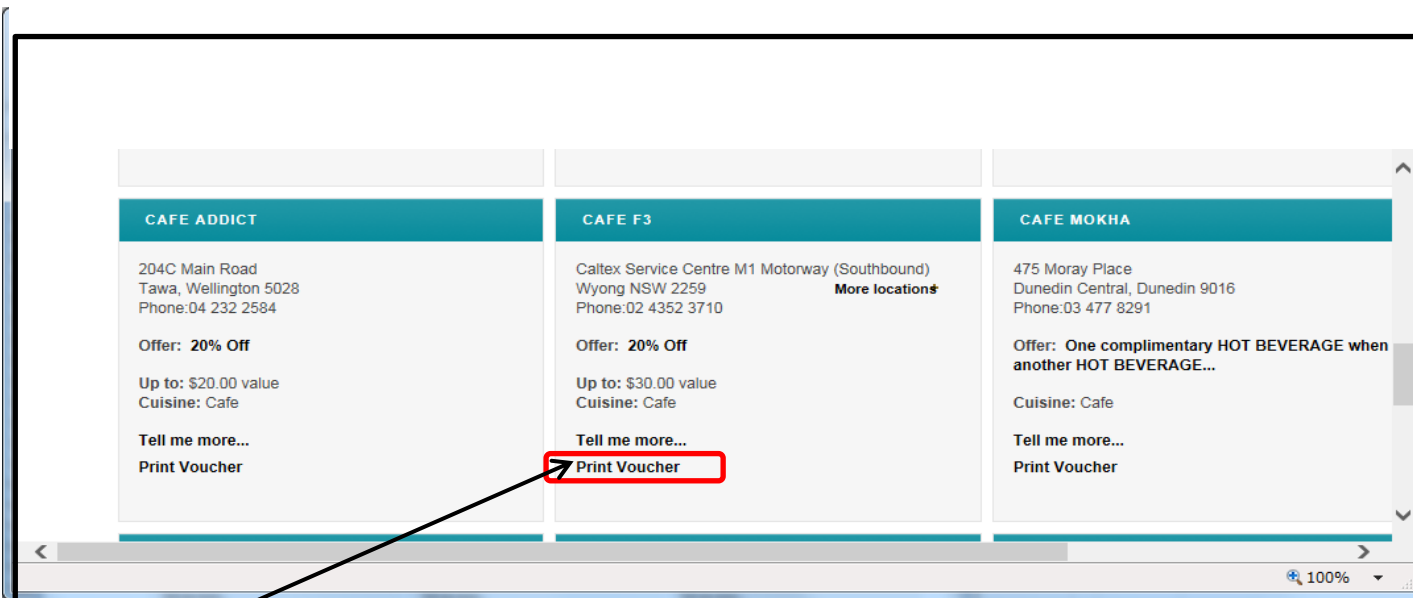

プリントバウチャーをクリック(print voucherと記載がある場合はプリントをして持参が必要)